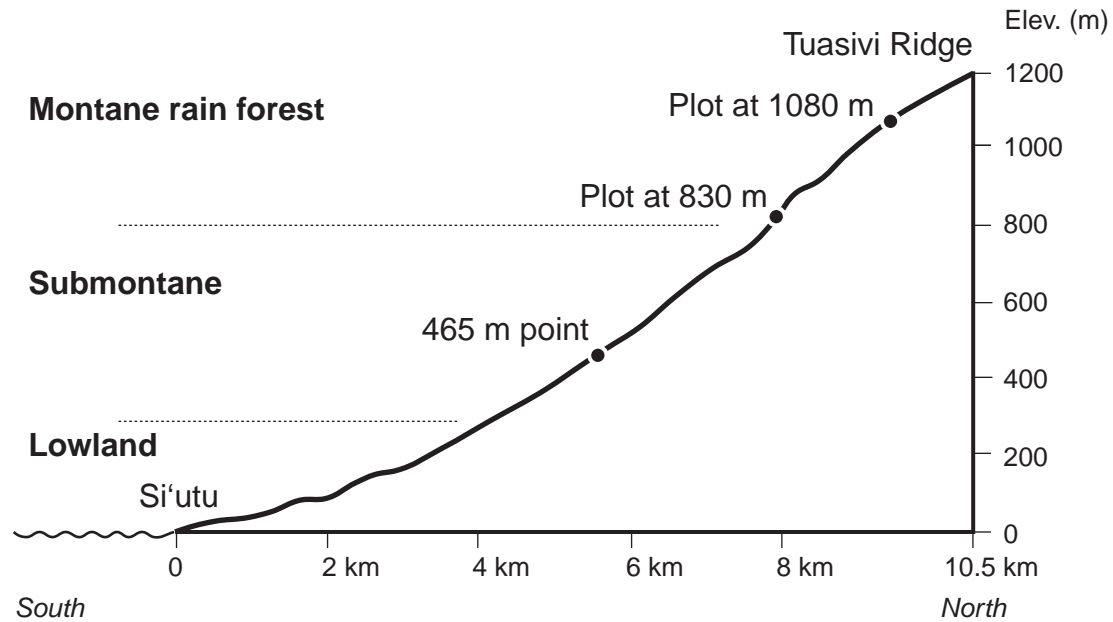

SW SAVAI'I TOPOGRAPHIC PROFILES

Si'utu Transect

Taga Transect

Only Submontane and lowland