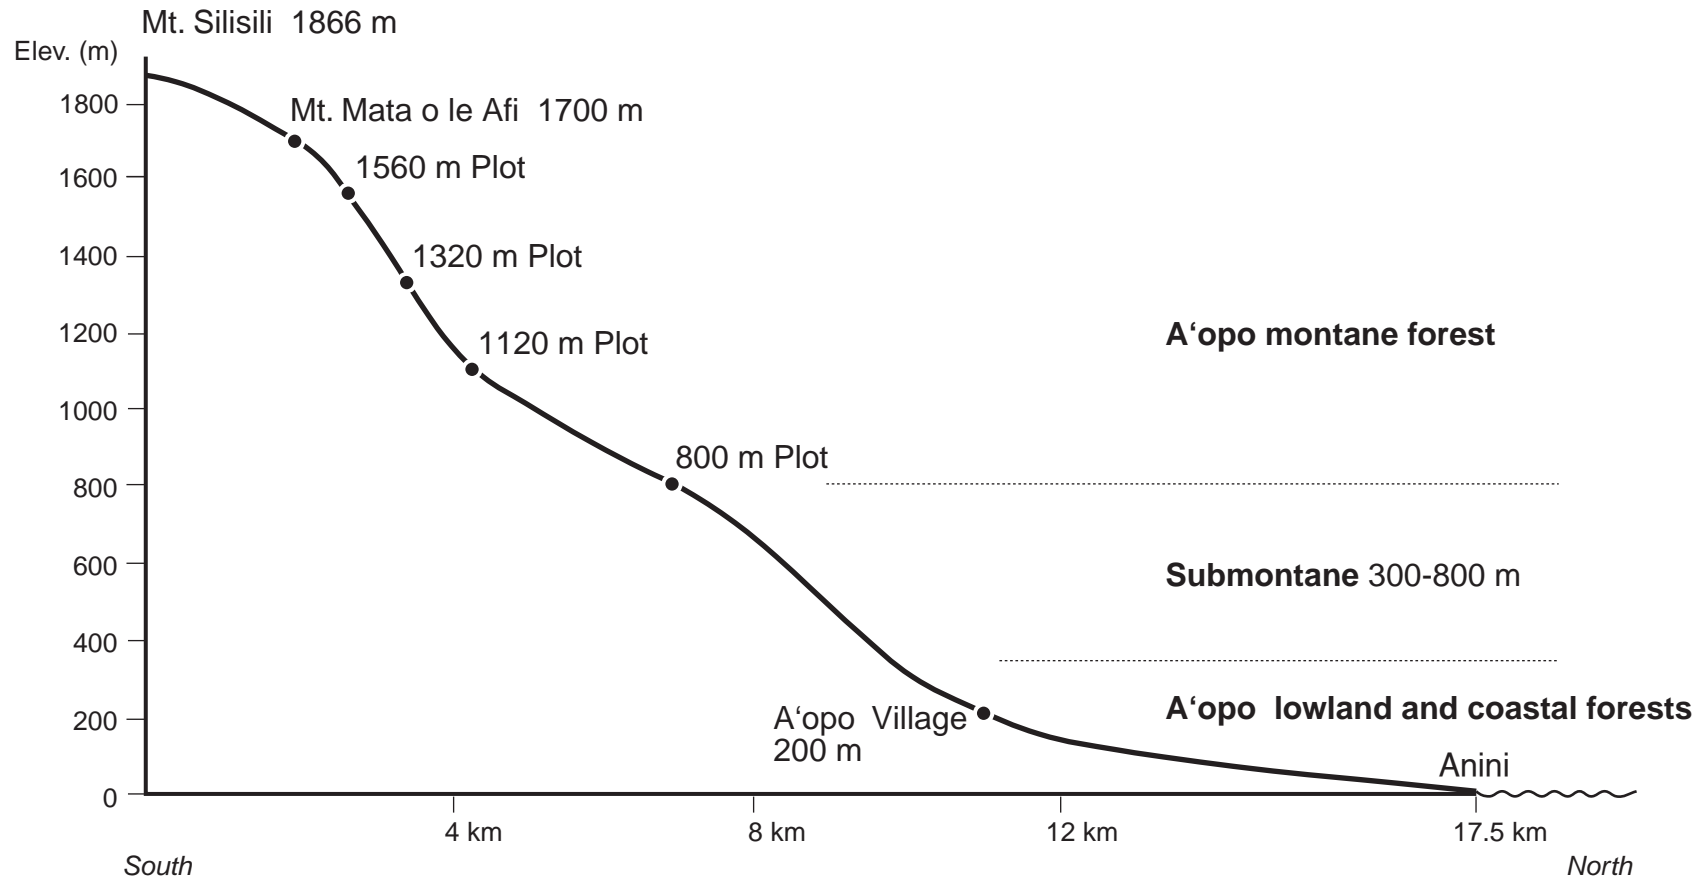

NW SAVAI'I TOPOGRAPHIC PROFILE

A'opo Transect

(D. Mueller-Dombois, 2003)